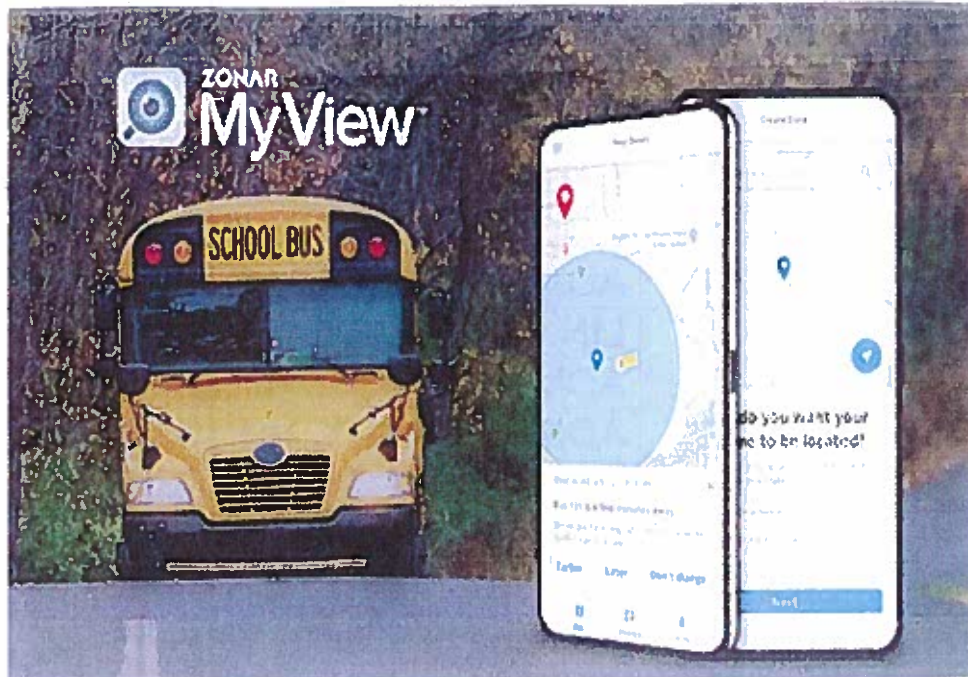

ZONAR MyView™

Giving you peace of mind

Lighten your daily load.

Raising children is tough job. This easy-to-use mobile app allows you to check on the school bus whenever you want.

Set up Zonar MyView:

1. Download the Zonar MyView app from the App Store or Google Play
2. Enter the School Access Code: **ZEE2020**
3. Enter your child's unique Student ID (8-digit # that can be found in your child's information in Infinite Campus)
4. Create alert zones around pick-up and drop-off points.

When your child's bus enters an alert zone, you will receive notification by email or text.

Trust that your information is secure.

Security is priority one, especially where student information is concerned. All parent information is locked down and password protected within the app to prevent unauthorized people from opening the app and viewing the child's bus information.

Key features

- View a real-time, map-based bus locator
- Guarantee parent and student information privacy
- Create custom zones for each stop and facility
- Send email alerts and SMS messages
- Available on smartphones and tablets